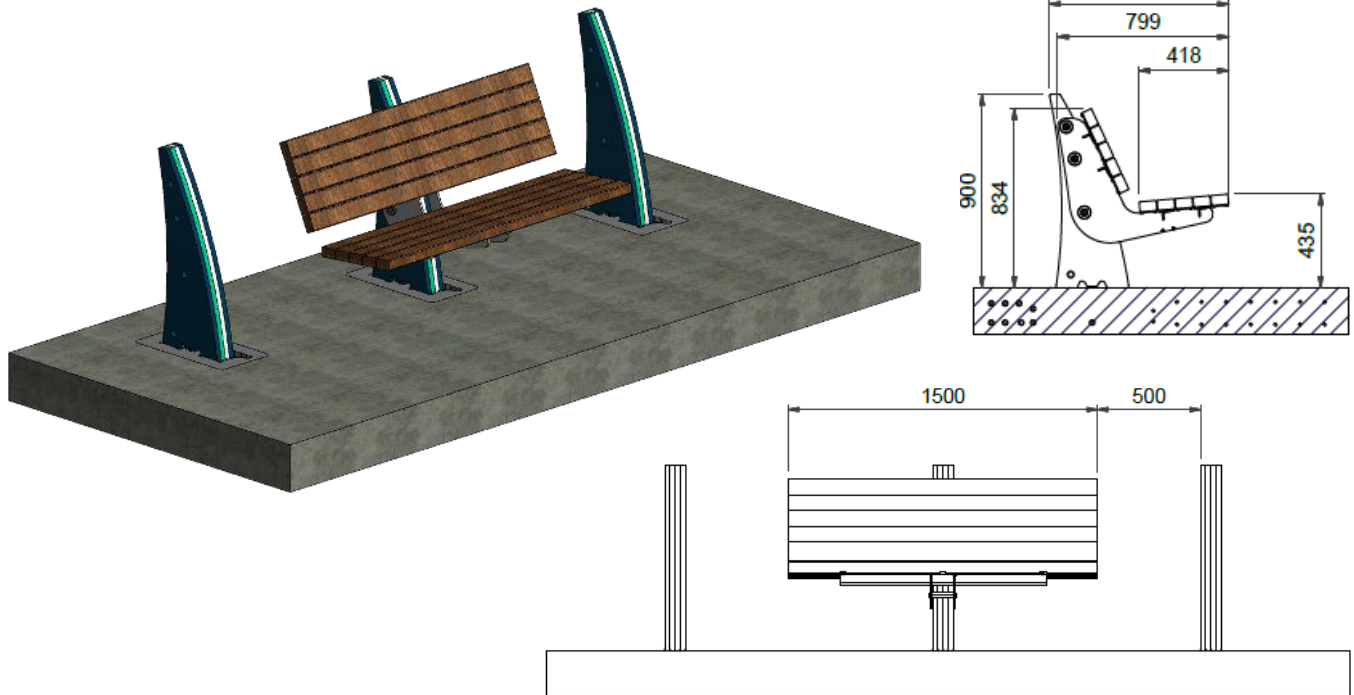

Technical Data Sheet

- Design:** Bench with five back and seat boards for central mounting on CityProtector M40/M50 bollard
- Bench Width:** 1500 mm
- Bench Height:** 900 mm
- Bench Depth:** 836 mm
- Seat Height:** 435 mm
- Bench Boards:** Robust, maintenance-free, vandalism-resistant and durable bench board made of recycled plastic reinforced with galvanised steel tube for increased stability
Fast-drying thanks to water repellency
Length 1500 mm, Width 80 mm, Thickness 47 mm
Structured, grained surface
- Colour Bench Boards:** Brown (standard)
Blue, Green or Red (optional, depending on availability)
- 
- Bench Rack:** RAL 7035 light grey or RAL 7016 anthracite grey (standard)
All other RAL colours (optional)
- Weight:** Approx. 100 kg per bench (without CityProtector bollard)